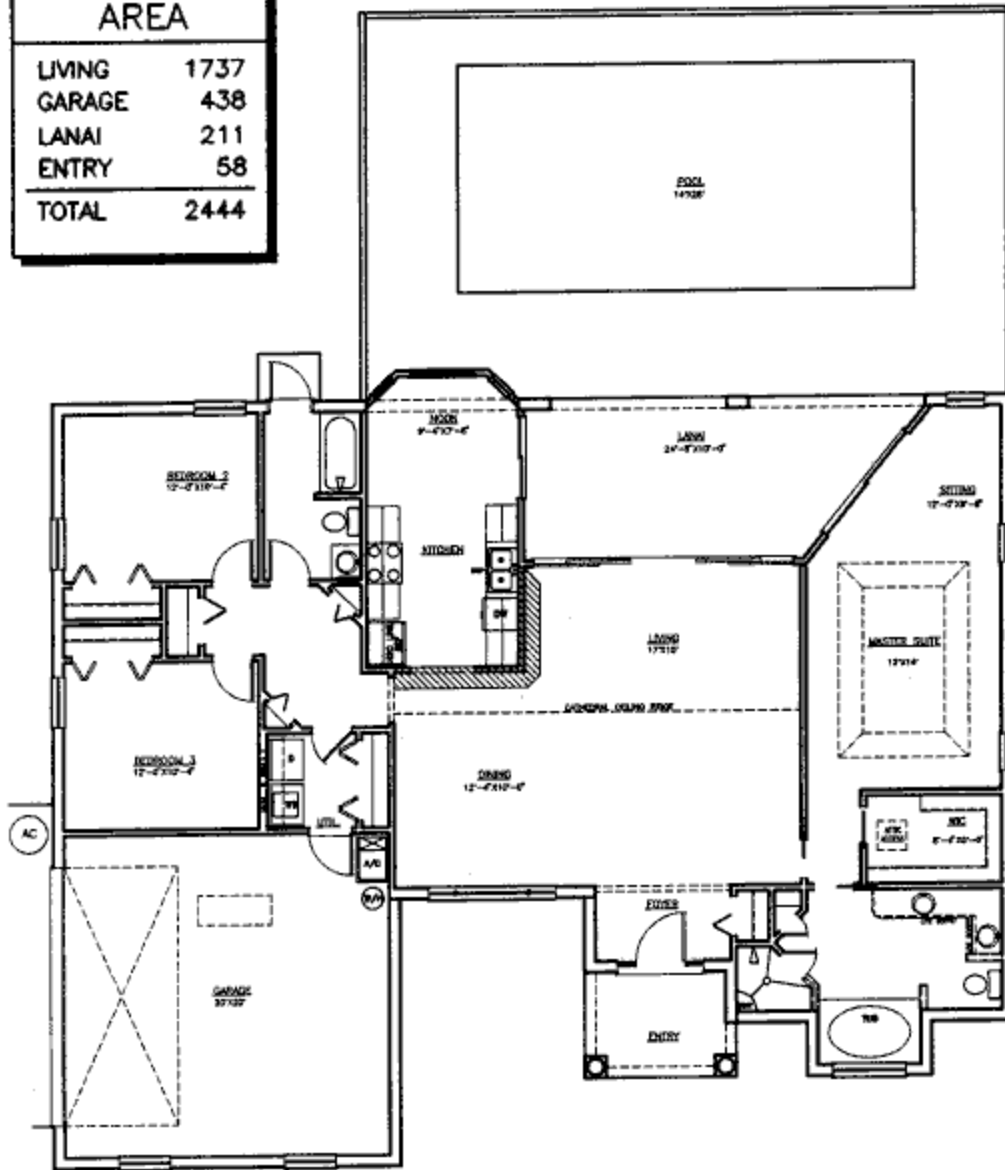

The Bay Ridge

AREA	
LIVING	1737
GARAGE	438
LANAI	211
ENTRY	58
TOTAL	2444

Copyright © 2003 J & J Design Builders, Inc.
All dimensions approximate.